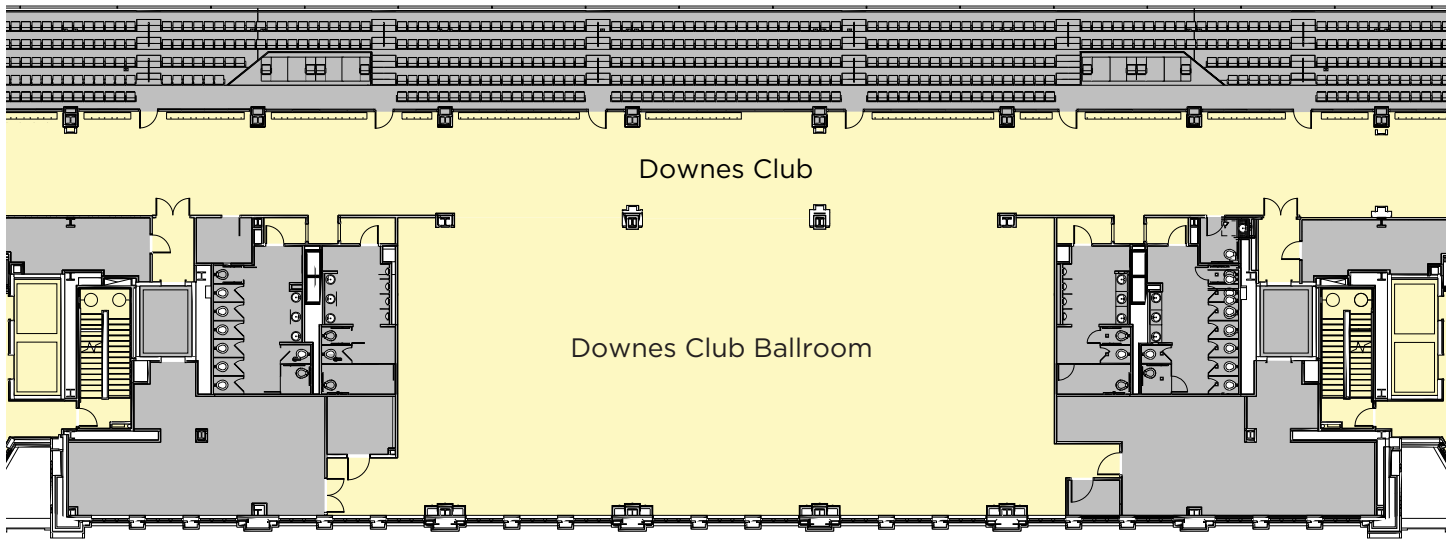

# VENUE ND

MEETING & EVENT ROOM SPECIFICATIONS  
 DOWNES CLUB // 7TH FLOOR // CORBETT FAMILY HALL

SIZE	THEATER	STANDING RECEPTION	CLASS ROOM	BOARD ROOM	U-SHAPE	HOLLOW SQUARE	PLATED BANQUET	BUFFET BANQUET	TRADE SHOW
<b>DOWNES CLUB BALLROOM</b>									
44' x 103'	480	600	144	48	28	52	270	240	32 Vendors